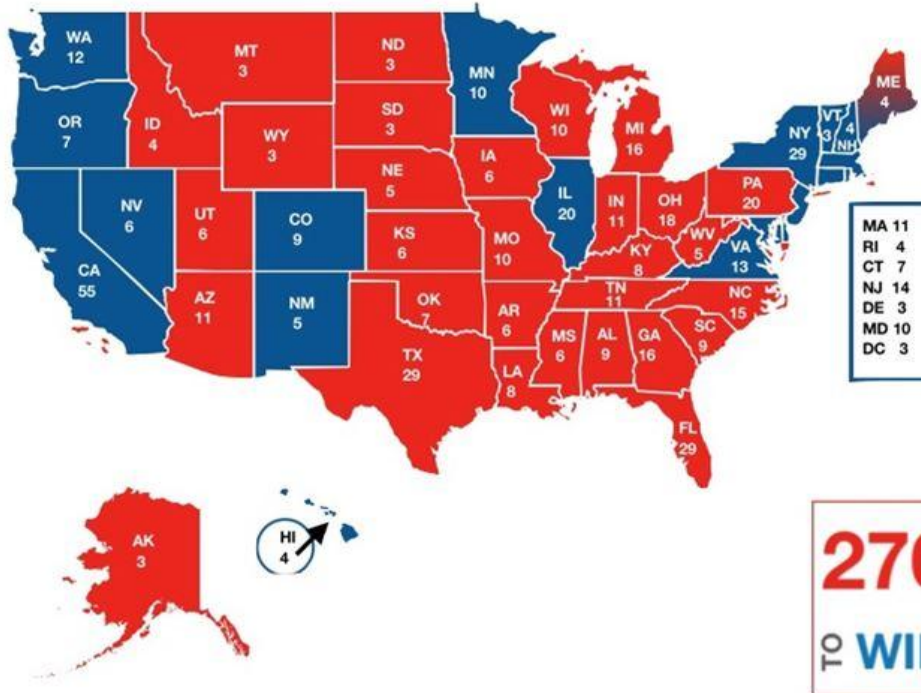

# The Electoral College polarizes our nation.

It artificially divides our nation into red states and blue states.

**270**  
TO WIN

A United Vote

What if the election results simply looked like this?